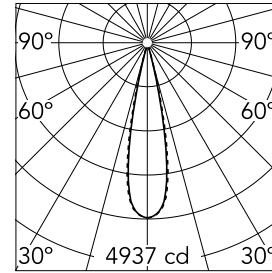

### Main specifications

<b>Number of heads</b>	1	<b>Net lumen (lm)</b>	738
<b>Lamp category</b>	LED	<b>Mountings</b>	Surface
<b>Power (W)</b>	10.8W	<b>Environment</b>	Indoor dry location
<b>CCT (K)</b>	2700K		
<b>CRI</b>	90		

### Optical

<b>Lighting type</b>	Direct
<b>LED type</b>	Power LED
<b>Light distribution</b>	Symmetric
<b>Optical type</b>	Medium
<b>Beam angle (°)</b>	22
<b>Beam angle C90-270 (°)</b>	22

<b>Beam Angle:</b>	22°	
<b>h(m)</b>	<b>E(lx)</b>	<b>D(m)</b>
1	4937	0.39
2	1234	0.78
3	549	1.17
4	309	1.56
5	197	1.95

Luminous flux luminaire  
738 lm (EXTREME CUT OFF)

### Physical

<b>Color</b>	Black/White/Matt Gold
<b>Orientation</b>	Fixed
<b>Weight (kg)</b>	0.80
<b>Length (mm)</b>	146