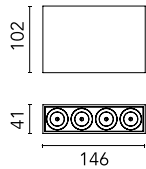

### Main specifications

<b>Number of heads</b>	1	<b>Net lumen (lm)</b>	738
<b>Lamp category</b>	LED	<b>Mountings</b>	Surface
<b>Power (W)</b>	10.8W	<b>Environment</b>	Indoor dry location
<b>CCT (K)</b>	2700K		
<b>CRI</b>	90		

### Physical

<b>Color</b>	Black/White/Matt Gold
<b>Orientation</b>	Fixed
<b>Weight (kg)</b>	0.80
<b>Length (mm)</b>	146