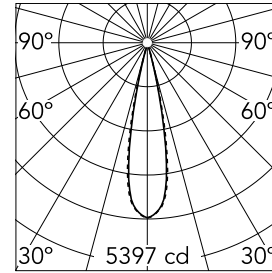

Light Shadow Surface Dali Version 4 Spots Optic Medium

03.9732.40ADA - White/White/Chrome

Surface luminaire with 4 LED lighting spots. Power source 220-240V incorporated.

Main specifications

Number of heads	1	Net lumen (lm)	802
Lamp category	LED	Mountings	Surface
Power (W)	10.8W	Environment	Indoor dry location
CCT (K)	3000K		
CRI	90		

Optical

Lighting type	Direct
LED type	Power LED
Light distribution	Symmetric
Optical type	Medium
Beam angle (°)	22
Beam angle C90-270 (°)	22

Beam Angle:	22°	
h(m)	E(lx)	D(m)
1	5397	0.39
2	1349	0.77
3	600	1.16
4	337	1.55
5	216	1.94