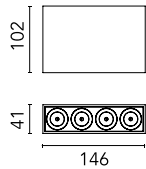

Light Shadow Surface Dali Version 4 Spots Optic Medium

03.9732.40ADA - White/White/Chrome

Surface luminaire with 4 LED lighting spots. Power source 220-240V incorporated.

Main specifications

Number of heads	1	Net lumen (lm)	802
Lamp category	LED	Mountings	Surface
Power (W)	10.8W	Environment	Indoor dry location
CCT (K)	3000K		
CRI	90		

Optical

Lighting type	Direct
LED type	Power LED
Light distribution	Symmetric
Optical type	Medium
Beam angle (°)	22
Beam angle C90-270 (°)	22

Beam Angle:	22°	
h(m)	E(lx)	D(m)
1	5397	0.39
2	1349	0.77
3	600	1.16
4	337	1.55
5	216	1.94