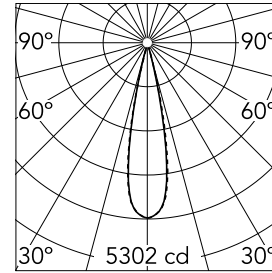

Light Shadow Surface Dali Version 4 Spots Optic Medium

03.9730.40ADA - White/White/White

Surface luminaire with 4 LED lighting spots. Power source 220-240V incorporated.

Main specifications

Number of heads	1	Net lumen (lm)	793
Lamp category	LED	Mountings	Surface
Power (W)	10.8W	Environment	Indoor dry location
CCT (K)	3000K		
CRI	90		

Optical

Lighting type	Direct
LED type	Power LED
Light distribution	Symmetric
Optical type	Medium
Beam angle (°)	22
Beam angle C90-270 (°)	22

Beam Angle:	22°		
h(m)	E(lx)	D(m)	
1	5302	0.39	
2	1325	0.78	
3	589	1.17	
4	331	1.56	
5	212	1.95	

Physical

Color	White/White/White
Orientation	Fixed
Weight (kg)	0.80
Length (mm)	146