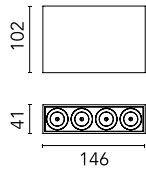

Light Shadow Surface Dali Version 4 Spots Optic Medium

03.9730.40ADA - White/White/White

Surface luminaire with 4 LED lighting spots. Power source 220-240V incorporated.

Main specifications

Number of heads	1	Net lumen (lm)	793
Lamp category	LED	Mountings	Surface
Power (W)	10.8W	Environment	Indoor dry location
CCT (K)	3000K		
CRI	90		

Optical

Lighting type	Direct
LED type	Power LED
Light distribution	Symmetric
Optical type	Medium
Beam angle (°)	22
Beam angle C90-270 (°)	22

Beam Angle:	22°		
h(m)	E(lx)	D(m)	
1	5302	0.39	
2	1325	0.78	
3	589	1.17	
4	331	1.56	
5	212	1.95	

Luminous flux luminaire
793 lm (EXTREME CUT OFF)

Electrical

Frequency (Hz)	50/60	Emergency	Without
Voltage (V)	220.00	Insulation class	I
Dimmable	Yes		
Driver	Integrated		
Driver type	Dimmable DALI		
	1		

Physical

Color	White/White/White
Orientation	Fixed
Weight (kg)	0.80
Length (mm)	146