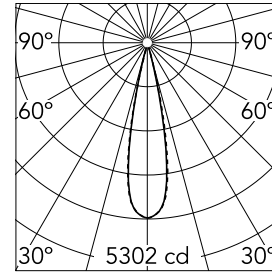

### Main specifications

Number of heads	1	Net lumen (lm)	793
Lamp category	LED	Mountings	Surface
Power (W)	10.8W	Environment	Indoor dry location
CCT (K)	3000K		
CRI	90		

### Optical

Lighting type	Direct
LED type	Power LED
Light distribution	Symmetric
Optical type	Medium
Beam angle (°)	22
Beam angle C90-270 (°)	22

Beam Angle:	22°	
	h(m)	E(lx) D(m)
1	5302	0.39
2	1325	0.78
3	589	1.17
4	331	1.56
5	212	1.95

Luminous flux luminaire  
793 lm (EXTREME CUT OFF)

### Physical

Color	White/Black/White
Orientation	Fixed
Weight (kg)	0.80
Length (mm)	146