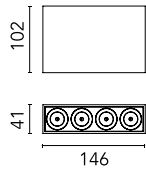

Light Shadow Surface Dali Version 4 Spots Optic Medium

03.9730.14ADA - White/Black/White

Surface luminaire with 4 LED lighting spots. Power source 220-240V incorporated.

Main specifications

Number of heads	1	Net lumen (lm)	793
Lamp category	LED	Mountings	Surface
Power (W)	10.8W	Environment	Indoor dry location
CCT (K)	3000K		
CRI	90		

Optical

Lighting type	Direct
LED type	Power LED
Light distribution	Symmetric
Optical type	Medium
Beam angle (°)	22
Beam angle C90-270 (°)	22

Beam Angle:	22°	
	h(m)	E(lx) D(m)
1	5302	0.39
2	1325	0.78
3	589	1.17
4	331	1.56
5	212	1.95

Luminous flux luminaire
793 lm (EXTREME CUT OFF)

Electrical

Frequency (Hz)	50/60	Emergency	Without
Voltage (V)	220.00	Insulation class	I
Dimmable	Yes		
Driver	Integrated		
Driver type	Dimmable DALI		
	1		

Physical

Color	White/Black/White
Orientation	Fixed
Weight (kg)	0.80
Length (mm)	146