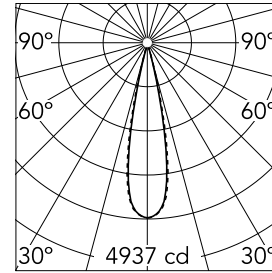

Light Shadow Surface Dali Version 4 Spots Optic Medium

03.9723.14ADA - White/Black/Matt Gold

Surface luminaire with 4 LED lighting spots. Power source 220-240V incorporated.

Main specifications

Number of heads	1	Net lumen (lm)	738
Lamp category	LED	Mountings	Surface
Power (W)	10.8W	Environment	Indoor dry location
CCT (K)	2700K		
CRI	90		

Optical

Lighting type	Direct
LED type	Power LED
Light distribution	Symmetric
Optical type	Medium
Beam angle (°)	22
Beam angle C90-270 (°)	22

Beam Angle:	22°		
	h(m)	E(lx)	D(m)
1	4937	0.39	
2	1234	0.78	
3	549	1.17	
4	309	1.56	
5	197	1.95	

Physical

Color	White/Black/Matt Gold
Orientation	Fixed
Weight (kg)	0.80
Length (mm)	146