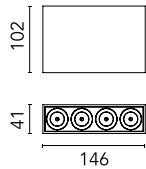

Light Shadow Surface Dali Version 4 Spots Optic Medium

03.9723.14ADA - White/Black/Matt Gold

Surface luminaire with 4 LED lighting spots. Power source 220-240V incorporated.

Main specifications

Number of heads	1	Net lumen (lm)	738
Lamp category	LED	Mountings	Surface
Power (W)	10.8W	Environment	Indoor dry location
CCT (K)	2700K		
CRI	90		

Optical

Lighting type	Direct
LED type	Power LED
Light distribution	Symmetric
Optical type	Medium
Beam angle (°)	22
Beam angle C90-270 (°)	22

Beam Angle:	22°		
	h(m)	E(lx)	D(m)
1	4937	0.39	
2	1234	0.78	
3	549	1.17	
4	309	1.56	
5	197	1.95	

Physical

Color	White/Black/Matt Gold
Orientation	Fixed
Weight (kg)	0.80
Length (mm)	146