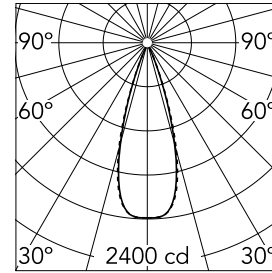

Light Shadow Surface Dali Version 4 Spots Optic Flood

03.9836.40ADA - Black/White/Black

Surface luminaire with 4 LED lighting spots. Power source 220-240V incorporated.

Main specifications

Number of heads	1	Net lumen (lm)	768
Lamp category	LED	Mountings	Surface
Power (W)	10.8W	Environment	Indoor dry location
CCT (K)	3000K		
CRI	90		

Optical

Lighting type	Direct
LED type	Power LED
Light distribution	Symmetric
Optical type	Flood
Beam angle (°)	33
Beam angle C90-270 (°)	33

Beam Angle:	33°	
	h(m)	E(lx) D(m)
1	2400	0.60
2	600	1.19
3	267	1.79
4	150	2.39
5	96	2.99

Physical

Color	Black/White/Black
Orientation	Fixed
Weight (kg)	0.80
Length (mm)	146