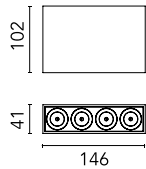

Light Shadow Surface Dali Version 4 Spots Optic Flood

03.9836.40ADA - Black/White/Black

Surface luminaire with 4 LED lighting spots. Power source 220-240V incorporated.

Main specifications

Number of heads	1	Net lumen (lm)	768
Lamp category	LED	Mountings	Surface
Power (W)	10.8W	Environment	Indoor dry location
CCT (K)	3000K		
CRI	90		

Optical

Lighting type	Direct
LED type	Power LED
Light distribution	Symmetric
Optical type	Flood
Beam angle (°)	33
Beam angle C90-270 (°)	33

Beam Angle:	33°	
	h(m)	E(lx) D(m)
1	2400	0.60
2	600	1.19
3	267	1.79
4	150	2.39
5	96	2.99

Physical

Color	Black/White/Black
Orientation	Fixed
Weight (kg)	0.80
Length (mm)	146