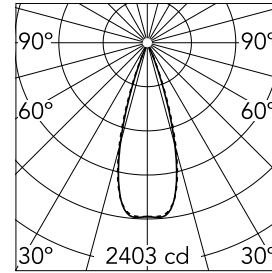

## Light Shadow Surface Dali Version 4 Spots Optic Flood

03.9738.14ADA - White/Black/Matt Gold

Surface luminaire with 4 LED lighting spots. Power source 220-240V incorporated.

### Main specifications

Number of heads	1	Net lumen (lm)	781
Lamp category	LED	Mountings	Surface
Power (W)	10.8W	Environment	Indoor dry location
CCT (K)	3000K		
CRI	90		

### Optical

Lighting type	Direct
LED type	Power LED
Light distribution	Symmetric
Optical type	Flood
Beam angle (°)	33
Beam angle C90-270 (°)	33

Beam Angle:	33°	
	h(m)	E(lx) D(m)
1	2403	0.60
2	601	1.20
3	267	1.79
4	150	2.39
5	96	2.99

### Physical

Color	White/Black/Matt Gold
Orientation	Fixed
Weight (kg)	0.80
Length (mm)	146