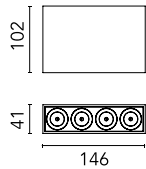

### Main specifications

Number of heads	1	Net lumen (lm)	781
Lamp category	LED	Mountings	Surface
Power (W)	10.8W	Environment	Indoor dry location
CCT (K)	3000K		
CRI	90		

### Optical

Lighting type	Direct
LED type	Power LED
Light distribution	Symmetric
Optical type	Flood
Beam angle (°)	33
Beam angle C90-270 (°)	33

Beam Angle:	33°	
	h(m)	E(lx) D(m)
1	2403	0.60
2	601	1.20
3	267	1.79
4	150	2.39
5	96	2.99

### Physical

Color	White/Black/Matt Gold
Orientation	Fixed
Weight (kg)	0.80
Length (mm)	146