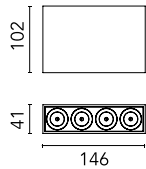

Light Shadow Surface Dali Version 4 Spots Optic Flood

03.9737.40ADA - White/White/Chrome

Surface luminaire with 4 LED lighting spots. Power source 220-240V incorporated.

Main specifications

Number of heads	1	Net lumen (lm)	803
Lamp category	LED	Mountings	Surface
Power (W)	10.8W	Environment	Indoor dry location
CCT (K)	3000K		
CRI	90		

Optical

Lighting type	Direct
LED type	Power LED
Light distribution	Symmetric
Optical type	Flood
Beam angle (°)	33
Beam angle C90-270 (°)	33

Beam Angle: 33°		
h(m)	E(lx)	D(m)
1	2485	0.60
2	621	1.19
3	276	1.79
4	155	2.38
5	99	2.98

Luminous flux luminaire
803 lm (EXTREME CUT OFF)

Electrical

Frequency (Hz)	50/60	Emergency	Without
Voltage (V)	220.00	Insulation class	I
Dimmable	Yes		
Driver	Integrated		
Driver type	Dimmable DALI		
	1		

Physical

Color	White/White/Chrome
Orientation	Fixed
Weight (kg)	0.80
Length (mm)	146