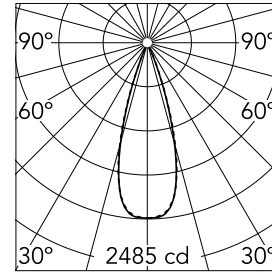

Light Shadow Surface Dali Version 4 Spots Optic Flood

03.9737.40ADA - White/White/Chrome

Surface luminaire with 4 LED lighting spots. Power source 220-240V incorporated.

Main specifications

Number of heads	1	Net lumen (lm)	803
Lamp category	LED	Mountings	Surface
Power (W)	10.8W	Environment	Indoor dry location
CCT (K)	3000K		
CRI	90		

Optical

Lighting type	Direct
LED type	Power LED
Light distribution	Symmetric
Optical type	Flood
Beam angle (°)	33
Beam angle C90-270 (°)	33

Beam Angle: 33°		
h(m)	E(lx)	D(m)
1	2485	0.60
2	621	1.19
3	276	1.79
4	155	2.38
5	99	2.98

Physical

Color	White/White/Chrome
Orientation	Fixed
Weight (kg)	0.80
Length (mm)	146