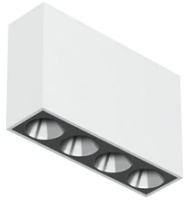

Light Shadow Surface Dali Version 4 Spots Optic Flood

03.9737.14ADA - White/Black/Chrome

Surface luminaire with 4 LED lighting spots. Power source 220-240V incorporated.

Main specifications

Number of heads	1	Net lumen (lm)	803
Lamp category	LED	Mountings	Surface
Power (W)	10.8W	Environment	Indoor dry location
CCT (K)	3000K		
CRI	90		

Optical

Lighting type	Direct
LED type	Power LED
Light distribution	Symmetric
Optical type	Flood
Beam angle (°)	33
Beam angle C90-270 (°)	33

Beam Angle: 33°		
h(m)	E(lx)	D(m)
1	2485	0.60
2	621	1.19
3	276	1.79
4	155	2.38
5	99	2.98

Physical

Color	White/Black/Chrome
Orientation	Fixed
Weight (kg)	0.80
Length (mm)	146