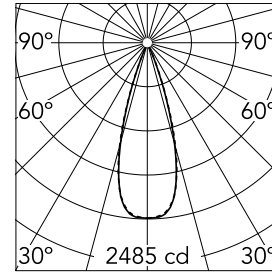

Light Shadow Surface Dali Version 4 Spots Optic Flood

03.9737.14ADA - White/Black/Chrome

Surface luminaire with 4 LED lighting spots. Power source 220-240V incorporated.

Main specifications

Number of heads	1	Net lumen (lm)	803
Lamp category	LED	Mountings	Surface
Power (W)	10.8W	Environment	Indoor dry location
CCT (K)	3000K		
CRI	90		

Optical

Lighting type	Direct
LED type	Power LED
Light distribution	Symmetric
Optical type	Flood
Beam angle (°)	33
Beam angle C90-270 (°)	33

Beam Angle: 33°		
h(m)	E(lx)	D(m)
1	2485	0.60
2	621	1.19
3	276	1.79
4	155	2.38
5	99	2.98

Physical

Color	White/Black/Chrome
Orientation	Fixed
Weight (kg)	0.80
Length (mm)	146