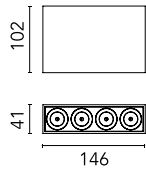

Light Shadow Surface Dali Version 4 Spots Optic Flood

03.9737.14ADA - White/Black/Chrome

Surface luminaire with 4 LED lighting spots. Power source 220-240V incorporated.

Main specifications

Number of heads	1	Net lumen (lm)	803
Lamp category	LED	Mountings	Surface
Power (W)	10.8W	Environment	Indoor dry location
CCT (K)	3000K		
CRI	90		

Optical

Lighting type	Direct
LED type	Power LED
Light distribution	Symmetric
Optical type	Flood
Beam angle (°)	33
Beam angle C90-270 (°)	33

Beam Angle: 33°		
h(m)	E(lx)	D(m)
1	2485	0.60
2	621	1.19
3	276	1.79
4	155	2.38
5	99	2.98

Luminous flux luminaire
803 lm (EXTREME CUT OFF)

Electrical

Frequency (Hz)	50/60	Emergency	Without
Voltage (V)	220.00	Insulation class	I
Dimmable	Yes		
Driver	Integrated		
Driver type	Dimmable DALI		
	1		

Physical

Color	White/Black/Chrome
Orientation	Fixed
Weight (kg)	0.80
Length (mm)	146