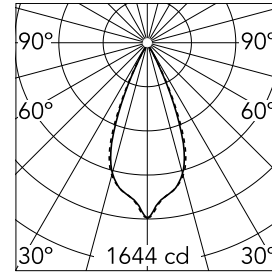

Light Shadow Surface 4 Spots Optic Wide Flood

03.9866.14A - Black/Black/Chrome

Surface luminaire with 4 LED lighting spots. Power source 220-240V incorporated.

Main specifications

Number of heads	1	Net lumen (lm)	789
Lamp category	LED	Mountings	Surface
Power (W)	10.8W	Environment	Indoor dry location
CCT (K)	3000K		
CRI	90		

Optical

Lighting type	Direct
LED type	Power LED
Light distribution	Symmetric
Optical type	Wide flood
Beam angle (°)	44
Beam angle C90-270 (°)	44

Beam Angle: 44°		
h(m)	E(lx)	D(m)
1	1644	0.80
2	411	1.60
3	183	2.40
4	103	3.19
5	66	3.99

Color	Black/Black/Chrome
Orientation	Fixed
Weight (kg)	0.80
Length (mm)	146