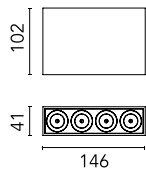

Light Shadow Surface 4 Spots Optic Wide Flood

03.9866.14A - Black/Black/Chrome

Surface luminaire with 4 LED lighting spots. Power source 220-240V incorporated.

Main specifications

Number of heads	1	Net lumen (lm)	789
Lamp category	LED	Mountings	Surface
Power (W)	10.8W	Environment	Indoor dry location
CCT (K)	3000K		
CRI	90		

Optical

Lighting type	Direct
LED type	Power LED
Light distribution	Symmetric
Optical type	Wide flood
Beam angle (°)	44
Beam angle C90-270 (°)	44

Beam Angle: 44°		
h(m)	E(lx)	D(m)
1	1644	0.80
2	411	1.60
3	183	2.40
4	103	3.19
5	66	3.99

Color	Black/Black/Chrome
Orientation	Fixed
Weight (kg)	0.80
Length (mm)	146