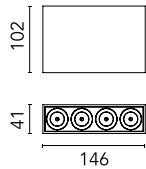

Light Shadow Surface 4 Spots Optic Wide Flood

03.9766.40A - White/White/Chrome

Surface luminaire with 4 LED lighting spots. Power source 220-240V incorporated.

Main specifications

Number of heads	1	Net lumen (lm)	789
Lamp category	LED	Mountings	Surface
Power (W)	10.8W	Environment	Indoor dry location
CCT (K)	3000K		
CRI	90		

Optical

Lighting type	Direct
LED type	Power LED
Light distribution	Symmetric
Optical type	Wide flood
Beam angle (°)	44
Beam angle C90-270 (°)	44

Beam Angle: 44°		
h(m)	E(lx)	D(m)
1	1644	0.80
2	411	1.60
3	183	2.40
4	103	3.19
5	66	3.99

Color	White/White/Chrome
Orientation	Fixed
Weight (kg)	0.80
Length (mm)	146