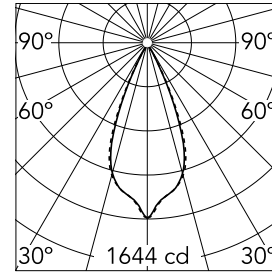

Light Shadow Surface 4 Spots Optic Wide Flood

03.9766.40A - White/White/Chrome

Surface luminaire with 4 LED lighting spots. Power source 220-240V incorporated.

Main specifications

Number of heads	1	Net lumen (lm)	789
Lamp category	LED	Mountings	Surface
Power (W)	10.8W	Environment	Indoor dry location
CCT (K)	3000K		
CRI	90		

Optical

Lighting type	Direct
LED type	Power LED
Light distribution	Symmetric
Optical type	Wide flood
Beam angle (°)	44
Beam angle C90-270 (°)	44

Beam Angle: 44°		
h(m)	E(lx)	D(m)
1	1644	0.80
2	411	1.60
3	183	2.40
4	103	3.19
5	66	3.99

Color	White/White/Chrome
Orientation	Fixed
Weight (kg)	0.80
Length (mm)	146