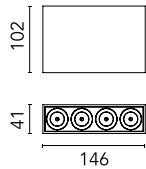

Light Shadow Surface 4 Spots Optic Spot

03.8968.40A - Black/White/White

Surface luminaire with 4 LED lighting spots. Power source 220-240V incorporated.

Main specifications

Number of heads	1	Net lumen (lm)	801
Lamp category	LED	Mountings	Surface
Power (W)	10.8W	Environment	Indoor dry location
CCT (K)	3000K		
CRI	90		

Optical

Lighting type	Direct
LED type	Power LED
Light distribution	Symmetric
Optical type	Spot
Beam angle (°)	10
Beam angle C90-270 (°)	10

Luminous flux luminaire
801 lm (EXTREME CUT OFF)

Electrical

Frequency (Hz)	50/60	Emergency	Without
Voltage (V)	220.00	Insulation class	I
Dimmable	No		
Driver	Integrated		
Driver type	Non Dimmable		

Physical

Color	Black/White/White
Orientation	Fixed
Weight (kg)	0.80
Length (mm)	146