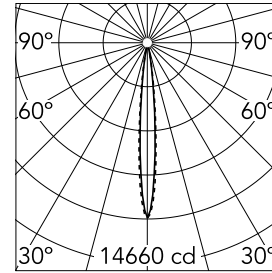

Light Shadow Surface 4 Spots Optic Spot

03.8968.40A - Black/White/White

Surface luminaire with 4 LED lighting spots. Power source 220-240V incorporated.

Main specifications

Number of heads	1	Net lumen (lm)	801
Lamp category	LED	Mountings	Surface
Power (W)	10.8W	Environment	Indoor dry location
CCT (K)	3000K		
CRI	90		

Optical

Lighting type	Direct
LED type	Power LED
Light distribution	Symmetric
Optical type	Spot
Beam angle (°)	10
Beam angle C90-270 (°)	10

Luminous flux luminaire
801 lm (EXTREME CUT OFF)

Electrical

Frequency (Hz)	50/60	Emergency	Without
Voltage (V)	220.00	Insulation class	I
Dimmable	No		
Driver	Integrated		
Driver type	Non Dimmable		

Physical

Color	Black/White/White
Orientation	Fixed
Weight (kg)	0.80
Length (mm)	146