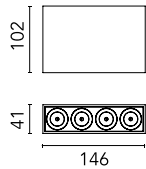

Light Shadow Surface 4 Spots Optic Spot

03.8959.40A - White/White/Matt Gold

Surface luminaire with 4 LED lighting spots. Power source 220-240V incorporated.

Main specifications

Number of heads	1	Net lumen (lm)	736
Lamp category	LED	Mountings	Surface
Power (W)	10.8W	Environment	Indoor dry location
CCT (K)	2700K		
CRI	90		

Optical

Lighting type	Direct
LED type	Power LED
Light distribution	Symmetric
Optical type	Spot
Beam angle (°)	10
Beam angle C90-270 (°)	10

Beam Angle: 10°		
h(m)	E(lx)	D(m)
1	13023	0.18
2	3256	0.36
3	1447	0.55
4	814	0.73
5	521	0.91

Color	White/White/Matt Gold
Orientation	Fixed
Weight (kg)	0.80
Length (mm)	146