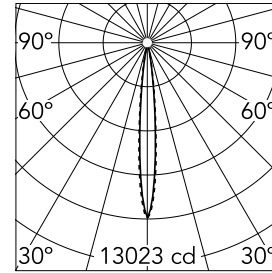

Light Shadow Surface 4 Spots Optic Spot

03.8959.40A - White/White/Matt Gold

Surface luminaire with 4 LED lighting spots. Power source 220-240V incorporated.

Main specifications

Number of heads	1	Net lumen (lm)	736
Lamp category	LED	Mountings	Surface
Power (W)	10.8W	Environment	Indoor dry location
CCT (K)	2700K		
CRI	90		

Optical

Lighting type	Direct
LED type	Power LED
Light distribution	Symmetric
Optical type	Spot
Beam angle (°)	10
Beam angle C90-270 (°)	10

Beam Angle: 10°		
h(m)	E(lx)	D(m)
1	13023	0.18
2	3256	0.36
3	1447	0.55
4	814	0.73
5	521	0.91

Color	White/White/Matt Gold
Orientation	Fixed
Weight (kg)	0.80
Length (mm)	146