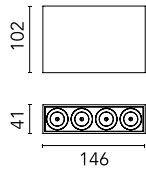

Light Shadow Surface 4 Spots Optic Spot

03.8957.40A - White/White/Black

Surface luminaire with 4 LED lighting spots. Power source 220-240V incorporated.

Main specifications

Number of heads	1	Net lumen (lm)	724
Lamp category	LED	Mountings	Surface
Power (W)	10.8W	Environment	Indoor dry location
CCT (K)	2700K		
CRI	90		

Optical

Lighting type	Direct
LED type	Power LED
Light distribution	Symmetric
Optical type	Spot
Beam angle (°)	10
Beam angle C90-270 (°)	10

Beam Angle:	10°		
	h(m)	E(lx)	D(m)
1	13076	0.18	
2	3269	0.36	
3	1453	0.54	
4	817	0.72	
5	523	0.90	

Luminous flux luminaire
724 lm (EXTREME CUT OFF)

Electrical

Frequency (Hz)	50/60	Emergency	Without
Voltage (V)	220.00	Insulation class	I
Dimmable	No		
Driver	Integrated		
Driver type	Non Dimmable		

Physical

Color	White/White/Black
Orientation	Fixed
Weight (kg)	0.80
Length (mm)	146