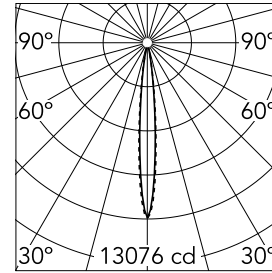

Light Shadow Surface 4 Spots Optic Spot

03.8957.40A - White/White/Black

Surface luminaire with 4 LED lighting spots. Power source 220-240V incorporated.

Main specifications

Number of heads	1	Net lumen (lm)	724
Lamp category	LED	Mountings	Surface
Power (W)	10.8W	Environment	Indoor dry location
CCT (K)	2700K		
CRI	90		

Optical

Lighting type	Direct
LED type	Power LED
Light distribution	Symmetric
Optical type	Spot
Beam angle (°)	10
Beam angle C90-270 (°)	10

Beam Angle:	10°		
	h(m)	E(lx)	D(m)
1	13076	0.18	
2	3269	0.36	
3	1453	0.54	
4	817	0.72	
5	523	0.90	

Color	White/White/Black
Orientation	Fixed
Weight (kg)	0.80
Length (mm)	146