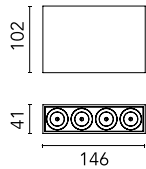

Light Shadow Surface 4 Spots Optic Medium

03.9833.40A - Black/White/Matt Gold

Surface luminaire with 4 LED lighting spots. Power source 220-240V incorporated.

Main specifications

Number of heads	1	Net lumen (lm)	788
Lamp category	LED	Mountings	Surface
Power (W)	10.8W	Environment	Indoor dry location
CCT (K)	3000K		
CRI	90		

Optical

Lighting type	Direct
LED type	Power LED
Light distribution	Symmetric
Optical type	Medium
Beam angle (°)	22
Beam angle C90-270 (°)	22

Beam Angle:	22°		
	h(m)	E(lx)	D(m)
1	5266	0.39	
2	1316	0.78	
3	585	1.17	
4	329	1.56	
5	211	1.95	

Color	Black/White/Matt Gold
Orientation	Fixed
Weight (kg)	0.80
Length (mm)	146