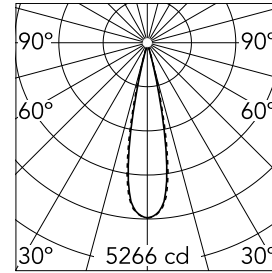

Light Shadow Surface 4 Spots Optic Medium

03.9833.40A - Black/White/Matt Gold

Surface luminaire with 4 LED lighting spots. Power source 220-240V incorporated.

Main specifications

Number of heads	1	Net lumen (lm)	788
Lamp category	LED	Mountings	Surface
Power (W)	10.8W	Environment	Indoor dry location
CCT (K)	3000K		
CRI	90		

Optical

Lighting type	Direct
LED type	Power LED
Light distribution	Symmetric
Optical type	Medium
Beam angle (°)	22
Beam angle C90-270 (°)	22

Beam Angle:	22°		
	h(m)	E(lx)	D(m)
1	5266	0.39	
2	1316	0.78	
3	585	1.17	
4	329	1.56	
5	211	1.95	

Color	Black/White/Matt Gold
Orientation	Fixed
Weight (kg)	0.80
Length (mm)	146