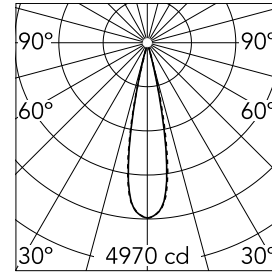

Light Shadow Surface 4 Spots Optic Medium

■ ■ ■ ■ 03.9820.40A - Black/White/White

Surface luminaire with 4 LED lighting spots. Power source 220-240V incorporated.

Main specifications

Number of heads	1	Net lumen (lm)	744
Lamp category	LED	Mountings	Surface
Power (W)	10.8W	Environment	Indoor dry location
CCT (K)	2700K		
CRI	90		

Optical

Lighting type	Direct
LED type	Power LED
Light distribution	Symmetric
Optical type	Medium
Beam angle (°)	22
Beam angle C90-270 (°)	22

Beam Angle:	22°		
h(m)	E(lx)	D(m)	
1	4970	0.39	
2	1243	0.78	
3	552	1.17	
4	311	1.56	
5	199	1.95	

Color	Black/White/White
Orientation	Fixed
Weight (kg)	0.80
Length (mm)	146