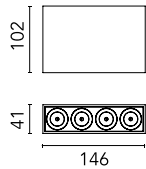

Light Shadow Surface 4 Spots Optic Medium

■ ■ ■ ■ 03.9820.40A - Black/White/White

Surface luminaire with 4 LED lighting spots. Power source 220-240V incorporated.

Main specifications

Number of heads	1	Net lumen (lm)	744
Lamp category	LED	Mountings	Surface
Power (W)	10.8W	Environment	Indoor dry location
CCT (K)	2700K		
CRI	90		

Optical

Lighting type	Direct
LED type	Power LED
Light distribution	Symmetric
Optical type	Medium
Beam angle (°)	22
Beam angle C90-270 (°)	22

Beam Angle:	22°		
h(m)	E(lx)	D(m)	
1	4970	0.39	
2	1243	0.78	
3	552	1.17	
4	311	1.56	
5	199	1.95	

Color	Black/White/White
Orientation	Fixed
Weight (kg)	0.80
Length (mm)	146