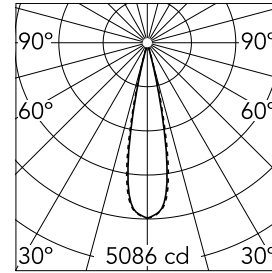

Light Shadow Surface 4 Spots Optic Medium

03.9721.14A - White/Black/Black

Surface luminaire with 4 LED lighting spots. Power source 220-240V incorporated.

Main specifications

Number of heads	1	Net lumen (lm)	744
Lamp category	LED	Mountings	Surface
Power (W)	10.8W	Environment	Indoor dry location
CCT (K)	2700K		
CRI	90		

Optical

Lighting type	Direct
LED type	Power LED
Light distribution	Symmetric
Optical type	Medium
Beam angle (°)	22
Beam angle C90-270 (°)	22

Beam Angle:	22°	
	h(m)	E(lx) D(m)
1	5086	0.39
2	1272	0.78
3	565	1.17
4	318	1.56
5	203	1.95

Color	White/Black/Black
Orientation	Fixed
Weight (kg)	0.80
Length (mm)	146