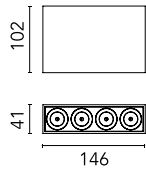

Light Shadow Surface 4 Spots Optic Medium

03.9721.14A - White/Black/Black

Surface luminaire with 4 LED lighting spots. Power source 220-240V incorporated.

Main specifications

Number of heads	1	Net lumen (lm)	744
Lamp category	LED	Mountings	Surface
Power (W)	10.8W	Environment	Indoor dry location
CCT (K)	2700K		
CRI	90		

Optical

Lighting type	Direct
LED type	Power LED
Light distribution	Symmetric
Optical type	Medium
Beam angle (°)	22
Beam angle C90-270 (°)	22

Beam Angle:	22°	
	h(m)	E(lx) D(m)
1	5086	0.39
2	1272	0.78
3	565	1.17
4	318	1.56
5	203	1.95

Luminous flux luminaire
744 lm (EXTREME CUT OFF)

Electrical

Frequency (Hz)	50/60	Emergency	Without
Voltage (V)	220.00	Insulation class	I
Dimmable	No		
Driver	Integrated		
Driver type	Non Dimmable		

Physical

Color	White/Black/Black
Orientation	Fixed
Weight (kg)	0.80
Length (mm)	146