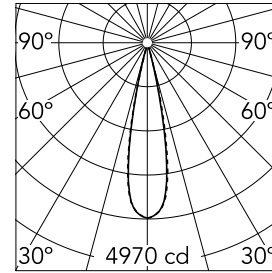

Light Shadow Surface 4 Spots Optic Medium

03.9720.40A - White/White/White

Surface luminaire with 4 LED lighting spots. Power source 220-240V incorporated.

Main specifications

Number of heads	1	Net lumen (lm)	744
Lamp category	LED	Mountings	Surface
Power (W)	10.8W	Environment	Indoor dry location
CCT (K)	2700K		
CRI	90		

Optical

Lighting type	Direct
LED type	Power LED
Light distribution	Symmetric
Optical type	Medium
Beam angle (°)	22
Beam angle C90-270 (°)	22

Beam Angle:	22°		
h(m)	E(lx)	D(m)	
1	4970	0.39	
2	1243	0.78	
3	552	1.17	
4	311	1.56	
5	199	1.95	

Color	White/White/White
Orientation	Fixed
Weight (kg)	0.80
Length (mm)	146