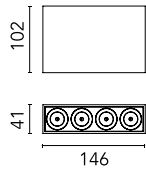

Light Shadow Surface 4 Spots Optic Medium

03.9720.40A - White/White/White

Surface luminaire with 4 LED lighting spots. Power source 220-240V incorporated.

Main specifications

Number of heads	1	Net lumen (lm)	744
Lamp category	LED	Mountings	Surface
Power (W)	10.8W	Environment	Indoor dry location
CCT (K)	2700K		
CRI	90		

Optical

Lighting type	Direct
LED type	Power LED
Light distribution	Symmetric
Optical type	Medium
Beam angle (°)	22
Beam angle C90-270 (°)	22

Beam Angle:	22°		
h(m)	E(lx)	D(m)	
1	4970	0.39	
2	1243	0.78	
3	552	1.17	
4	311	1.56	
5	199	1.95	

Luminous flux luminaire
744 lm (EXTREME CUT OFF)

Electrical

Frequency (Hz)	50/60	Emergency	Without
Voltage (V)	220.00	Insulation class	I
Dimmable	No		
Driver	Integrated		
Driver type	Non Dimmable		

Physical

Color	White/White/White
Orientation	Fixed
Weight (kg)	0.80
Length (mm)	146