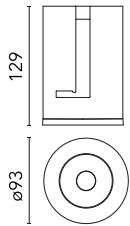

Light Shadow Pro Ø90 Fixed Optic Wide Flood

03.9967.40 - White

LED lighting module, with low glare, to be inserted in the recessed frames (not included), installation through a bayonet system with interchangeable spots. Remote driver not included.

Main specifications

Number of heads	1	Net lumen (lm)	2032
Lamp category	LED	Mountings	Recessed
Power (W)	22W	Environment	Indoor
CCT (K)	3000K		
CRI	90		

Optical

Lighting type	Direct
LED type	LED array
Light distribution	Symmetric
Optical type	Wide flood
Beam angle (°)	55
Beam angle C90-270 (°)	55

Physical

Color	White
Orientation	Fixed
Recessed depth (mm)	129
Weight (kg)	0.54
Spot diameter (mm)	90

Note

Preliminary photometries.

Light Shadow Pro Ø90 Fixed Optic Wide Flood

Installation Frame Trim
08.0161.40