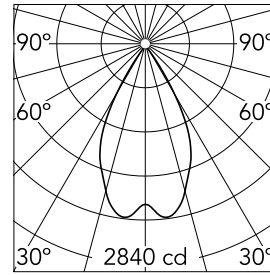

Main specifications

Number of heads	1	Net lumen (lm)	2032
Lamp category	LED	Mountings	Recessed
Power (W)	22W	Environment	Indoor
CCT (K)	3000K		
CRI	90		

Optical

Lighting type	Direct
LED type	LED array
Light distribution	Symmetric
Optical type	Wide flood
Beam angle (°)	55
Beam angle C90-270 (°)	55

Physical

Color	White
Orientation	Fixed
Recessed depth (mm)	129
Weight (kg)	0.54
Spot diameter (mm)	90

Note

Preliminary photometries.

Light Shadow Pro Ø90 Fixed Optic Wide Flood

Installation Frame Trim
08.0161.40