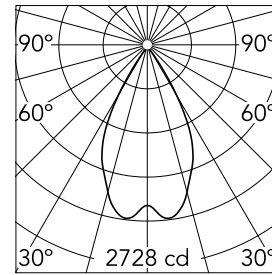

Number of heads	1	Net lumen (lm)	1952
Lamp category	LED	Mountings	Recessed
Power (W)	22W	Environment	Indoor
CCT (K)	2700K		
CRI	90		

Optical

Lighting type	Direct
LED type	LED array
Light distribution	Symmetric
Optical type	Wide flood
Beam angle (°)	55
Beam angle C90-270 (°)	55

Physical

Color	Chrome
Orientation	Fixed
Recessed depth (mm)	129
Weight (kg)	0.54
Spot diameter (mm)	90

Note

Preliminary photometries.

Certification / Marking

Light Shadow Pro Ø90 Fixed Optic Wide Flood

Installation Frame Trim
08.0161.40