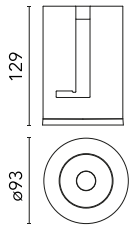

Light Shadow Pro Ø90 Fixed Optic Wide Flood

■ 03.9963.06 - Chrome

LED lighting module, with low glare, to be inserted in the recessed frames (not included), installation through a bayonet system with interchangeable spots. Remote driver not included.

LED lighting module, with low glare, to be inserted in the recessed frames (not included), installation through a bayonet system with interchangeable spots. Remote driver not included.