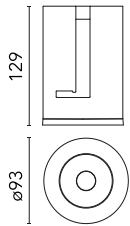

Light Shadow Pro Ø90 Fixed Optic Super Spot

03.9969.40 - White

LED lighting module, with low glare, to be inserted in the recessed frames (not included), installation through a bayonet system with interchangeable spots. Remote driver not included.