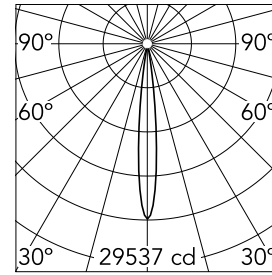

### Optical

<b>Lighting type</b>	Direct
<b>LED type</b>	LED array
<b>Light distribution</b>	Symmetric
<b>Optical type</b>	Super spot
<b>Beam angle (°)</b>	12
<b>Beam angle C90-270 (°)</b>	12

Beam Angle: 12°

### Physical

<b>Color</b>	White
<b>Orientation</b>	Fixed
<b>Recessed depth (mm)</b>	129
<b>Weight (kg)</b>	0.54
<b>Spot diameter (mm)</b>	90