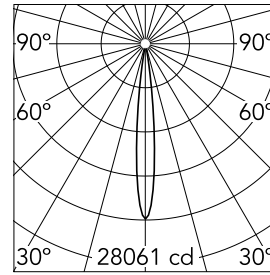

### Main specifications

Number of heads	1	Net lumen (lm)	1394
Lamp category	LED	Mountings	Recessed
Power (W)	18W	Environment	Indoor
CCT (K)	2700K		
CRI	90		

### Optical

Lighting type	Direct
LED type	LED array
Light distribution	Symmetric
Optical type	Super spot
Beam angle (°)	12
Beam angle C90-270 (°)	12

Beam Angle: 12°

h(m) E(lx) D(m)

1 28061 0.20

2 7015 0.40

### Physical

Color	Black
Orientation	Fixed
Recessed depth (mm)	129
Weight (kg)	0.54
Spot diameter (mm)	90