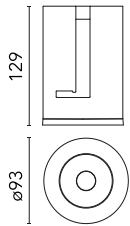

### Main specifications

Number of heads	1	Net lumen (lm)	1394
Lamp category	LED	Mountings	Recessed
Power (W)	18W	Environment	Indoor
CCT (K)	2700K		
CRI	90		

### Physical

Color	Black
Orientation	Fixed
Recessed depth (mm)	129
Weight (kg)	0.54
Spot diameter (mm)	90