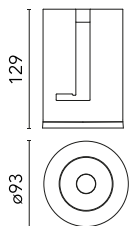

Electrical

Dimmable	Yes
Driver	Remote
Driver type	Electronic, Electronic dimmable 1-10V, Electronic dimmable DALI
Emergency	Without
Insulation class	III

Physical

Color	White
Orientation	Fixed
Recessed depth (mm)	129
Weight (kg)	0.54
Spot diameter (mm)	90

Note

Preliminary photometries.