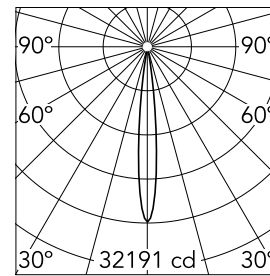

### Optical

Lighting type	Direct
LED type	LED array
Light distribution	Symmetric
Optical type	Super spot
Beam angle (°)	12
Beam angle C90-270 (°)	12

Beam Angle:	12°	
	h(m)	E(lx) D(m)
1	32191	0.20
2	8048	0.40
3	3577	0.60
4	2012	0.81
5	1288	1.01

### Physical

Color	White
Orientation	Fixed
Recessed depth (mm)	129
Weight (kg)	0.54
Spot diameter (mm)	90