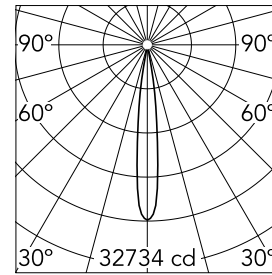

Optical

Lighting type	Direct
LED type	LED array
Light distribution	Symmetric
Optical type	Spot
Beam angle (°)	13
Beam angle C90-270 (°)	13