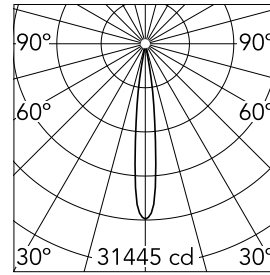

Main specifications

| | | | |
|------------------------|-------|-----------------------|----------|
| Number of heads | 1 | Net lumen (lm) | 1952 |
| Lamp category | LED | Mountings | Recessed |
| Power (W) | 22W | Environment | Indoor |
| CCT (K) | 2700K | | |
| CRI | 90 | | |

Optical

| | |
|-------------------------------|-----------|
| Lighting type | Direct |
| LED type | LED array |
| Light distribution | Symmetric |
| Optical type | Spot |
| Beam angle (°) | 13 |
| Beam angle C90-270 (°) | 13 |

Beam Angle: 13°

h(m) E(lx) D(m)

1 31445 0.23

2 7861 0.45

3 3494 0.68

4 1965 0.91

5 1258 1.13

Luminous flux luminaire
1952 lm

Physical

| | |
|----------------------------|-------|
| Color | Black |
| Orientation | Fixed |
| Recessed depth (mm) | 129 |
| Weight (kg) | 0.54 |
| Spot diameter (mm) | 90 |

Note

Preliminary photometries.