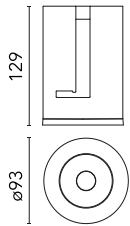

Main specifications

| | | | |
|------------------------|-------|-----------------------|----------|
| Number of heads | 1 | Net lumen (lm) | 1952 |
| Lamp category | LED | Mountings | Recessed |
| Power (W) | 22W | Environment | Indoor |
| CCT (K) | 2700K | | |
| CRI | 90 | | |

Beam Angle: 13°

h(m) E(lx) D(m)

1 31445 0.23

2 7861 0.45

3 3494 0.68

4 1965 0.91

5 1258 1.13

Luminous flux luminaire
1952 lm

Physical

| | |
|----------------------------|-------|
| Color | Black |
| Orientation | Fixed |
| Recessed depth (mm) | 129 |
| Weight (kg) | 0.54 |
| Spot diameter (mm) | 90 |

Note

Preliminary photometries.