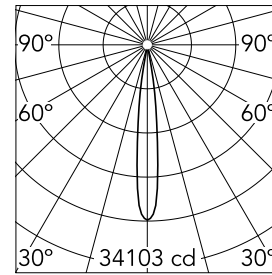

Number of heads	1	Net lumen (lm)	2117
Lamp category	LED	Mountings	Recessed
Power (W)	22W	Environment	Indoor
CCT (K)	4000K		
CRI	90		

Optical

Lighting type	Direct
LED type	LED array
Light distribution	Symmetric
Optical type	Spot
Beam angle (°)	13
Beam angle C90-270 (°)	13

Physical

Color	White
Orientation	Fixed
Recessed depth (mm)	129
Spot diameter (mm)	90

Note

Preliminary photometries.

Certification / Marking

Light Shadow Pro Ø90 Fixed Optic Spot

Installation Frame Trim
08.0161.40