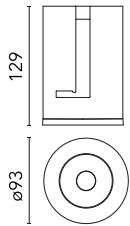

Light Shadow Pro Ø90 Fixed Optic Medium

■ 03.9921.14 - Black

LED lighting module, with low glare, to be inserted in the recessed frames (not included), installation through a bayonet system with interchangeable spots. Remote driver not included.