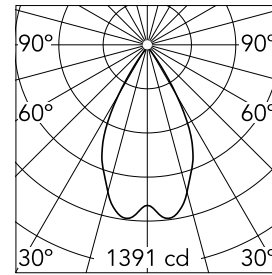

Number of heads	1	Net lumen (lm)	995
Lamp category	LED	Mountings	Recessed
Power (W)	18W	Environment	Indoor
CCT (K)	2700K		
CRI	90		

Optical

Lighting type	Direct
LED type	LED array
Light distribution	Symmetric
Optical type	Wide flood
Beam angle (°)	55
Beam angle C90-270 (°)	55

Physical

Color	Black	Spot diameter (mm)	90
Orientation	Adjustable		
Recessed depth (mm)	111		
Weight (kg)	0.54		
Tilt (°)	30		

Note

Preliminary photometries.

Certification / Marking

Light Shadow Pro Ø90 Adjustable Optic Wide Flood