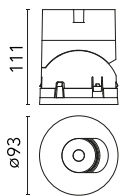

Light Shadow Pro Ø90 Adjustable Optic Wide Flood

■ 03.9984.14 - Black

LED lighting module, with low glare, to be inserted in the recessed frames (not included), installation through a bayonet system with interchangeable spots. Remote driver not included.

LED lighting module, with low glare, to be inserted in the recessed frames (not included), installation through a bayonet system with interchangeable spots. Remote driver not included.