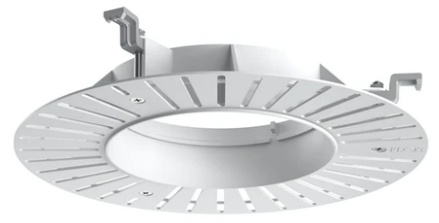

Installation Frame No Trim
08.0193.00