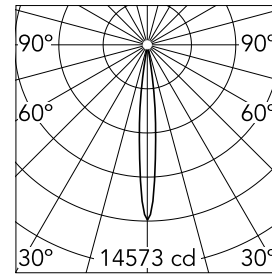

### Main specifications

<b>Number of heads</b>	1	<b>Net lumen (lm)</b>	672
<b>Lamp category</b>	LED	<b>Mountings</b>	Recessed
<b>Power (W)</b>	10W	<b>Environment</b>	Indoor
<b>CCT (K)</b>	2700K		
<b>CRI</b>	90		

### Optical

<b>Lighting type</b>	Direct
<b>LED type</b>	LED array
<b>Light distribution</b>	Symmetric
<b>Optical type</b>	Super spot
<b>Beam angle (°)</b>	11
<b>Beam angle C90-270 (°)</b>	11

<b>Beam Angle:</b>	11°		
<b>h(m)</b>	<b>E(lx)</b>	<b>D(m)</b>	
1	14573	0.19	
2	3643	0.38	
3	1619	0.57	
4	911	0.76	
5	583	0.94	

### Physical

<b>Color</b>	Gold	<b>Spot diameter (mm)</b>	90
<b>Orientation</b>	Adjustable		
<b>Recessed depth (mm)</b>	111		
<b>Weight (kg)</b>	0.54		
<b>Tilt (°)</b>	30		