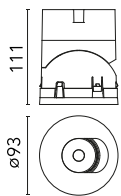

Light Shadow Pro Ø90 Adjustable Optic Super Spot

■ 03.9980.GL - Gold

LED lighting module, with low glare, to be inserted in the recessed frames (not included), installation through a bayonet system with interchangeable spots. Remote driver not included.

LED lighting module, with low glare, to be inserted in the recessed frames (not included), installation through a bayonet system with interchangeable spots. Remote driver not included.