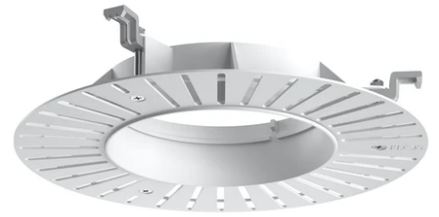

Light Shadow Pro Ø90 Adjustable Optic Super Spot

■ 03.9980.GL - Gold

LED lighting module, with low glare, to be inserted in the recessed frames (not included), installation through a bayonet system with interchangeable spots. Remote driver not included.

LED lighting module, with low glare, to be inserted in the recessed frames (not included), installation through a bayonet system with interchangeable spots. Remote driver not included.

Main specifications

Number of heads	1	Net lumen (lm)	672
Lamp category	LED	Mountings	Recessed
Power (W)	10W	Environment	Indoor
CCT (K)	2700K		
CRI	90		

Optical

Lighting type	Direct
LED type	LED array
Light distribution	Symmetric
Optical type	Super spot
Beam angle (°)	11
Beam angle C90-270 (°)	11

Beam Angle:	11°		
h(m)	E(lx)	D(m)	
1	14573	0.19	
2	3643	0.38	
3	1619	0.57	
4	911	0.76	
5	583	0.94	

Luminous flux luminaire
672 lm

Electrical

Current (mA)	750	Insulation class	III
Dimmable	Yes		
Driver	Remote		
Driver type	Electronic, Electronic dimmable 1- 10V, Electronic dimmable DALI		
Emergency	Without		

Physical

Color	Gold	Spot diameter (mm)	90
Orientation	Adjustable		
Recessed depth (mm)	111		
Weight (kg)	0.54		
Tilt (°)	30		

Note

Preliminary photometries.

Certification / Marking

Light Shadow Pro Ø90 Adjustable Optic Super Spot

Installation Frame Trim
08.0165.40

Installation Frame Trim
08.0165.14

Installation Frame No Trim
08.0167.00