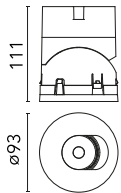

Light Shadow Pro Ø90 Adjustable Optic Spot

■ 03.9986.14 - Black

LED lighting module, with low glare, to be inserted in the recessed frames (not included), installation through a bayonet system with interchangeable spots. Remote driver not included.

LED lighting module, with low glare, to be inserted in the recessed frames (not included), installation through a bayonet system with interchangeable spots. Remote driver not included.