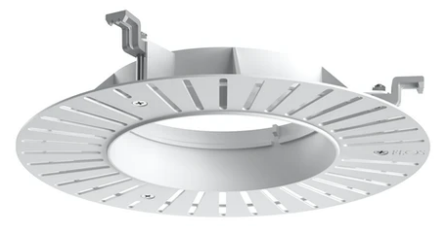

Light Shadow Pro Ø90 Adjustable Optic Spot

■ 03.9986.14 - Black

LED lighting module, with low glare, to be inserted in the recessed frames (not included), installation through a bayonet system with interchangeable spots. Remote driver not included.

LED lighting module, with low glare, to be inserted in the recessed frames (not included), installation through a bayonet system with interchangeable spots. Remote driver not included.

Main specifications

Physical

Color	Black	Spot diameter (mm)	90
Orientation	Adjustable		
Recessed depth (mm)	111		
Weight (kg)	0.54		
Tilt (°)	30		

Note

Preliminary photometries.

Certification / Marking

Light Shadow Pro Ø90 Adjustable Optic Spot

Installation Frame Trim
08.0165.40

Installation Frame Trim
08.0165.14

Installation Frame No Trim
08.0193.00