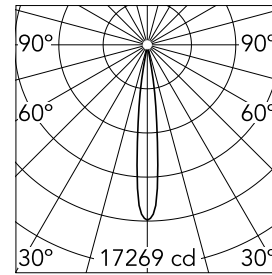

Number of heads	1	Net lumen (lm)	1072
Lamp category	LED	Mountings	Recessed
Power (W)	18W	Environment	Indoor
CCT (K)	3000K		
CRI	90		

Optical

Lighting type	Direct
LED type	LED array
Light distribution	Symmetric
Optical type	Spot
Beam angle (°)	13
Beam angle C90-270 (°)	13

Physical

Color	Black	Spot diameter (mm)	90
Orientation	Adjustable		
Recessed depth (mm)	111		
Weight (kg)	0.54		
Tilt (°)	30		

Note

Preliminary photometries.

Certification / Marking

Light Shadow Pro Ø90 Adjustable Optic Spot