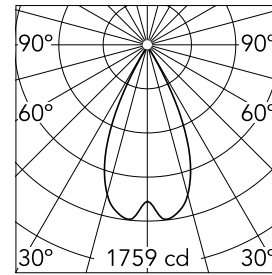

### Main specifications

<b>Number of heads</b>	1	<b>Net lumen (lm)</b>	1199
<b>Lamp category</b>	LED	<b>Mountings</b>	Recessed
<b>Power (W)</b>	15W	<b>Environment</b>	Indoor
<b>CCT (K)</b>	3000K		
<b>CRI</b>	90		

### Optical

<b>Lighting type</b>	Direct
<b>LED type</b>	LED array
<b>Light distribution</b>	Symmetric
<b>Optical type</b>	Wide flood
<b>Beam angle (°)</b>	49
<b>Beam angle C90-270 (°)</b>	49

Beam Angle: 49°		
h(m)	E(lx)	D(m)
1	1759	0.91
2	440	1.82
3	195	2.73
4	110	3.64
5	70	4.55

### Physical

<b>Color</b>	Black
<b>Orientation</b>	Fixed
<b>Recessed depth (mm)</b>	91
<b>Weight (kg)</b>	0.22
<b>Spot diameter (mm)</b>	60