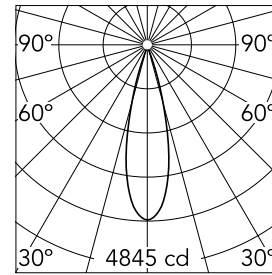

Number of heads	1	Net lumen (lm)	1113
Lamp category	LED	Mountings	Recessed
Power (W)	15W	Environment	Indoor
CCT (K)	2700K		
CRI	90		

Optical

Lighting type	Direct
LED type	LED array
Light distribution	Symmetric
Optical type	Medium
Beam angle (°)	26
Beam angle C90-270 (°)	26

Physical

Color	Gold
Orientation	Fixed
Recessed depth (mm)	91
Weight (kg)	0.22
Spot diameter (mm)	60

Note

Preliminary photometries.

Certification / Marking

Light Shadow Pro Ø60 Fixed Optic Medium

Installation Frame Trim
08.0160.40