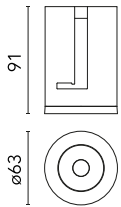

Light Shadow Pro Ø60 Fixed Optic Medium

■ 03.9951.GL - Gold

LED lighting module, with low glare, to be inserted in the recessed frames (not included), installation through a bayonet system with interchangeable spots. Remote driver not included.

LED lighting module, with low glare, to be inserted in the recessed frames (not included), installation through a bayonet system with interchangeable spots. Remote driver not included.