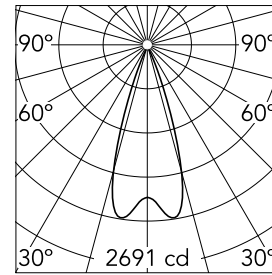

Number of heads	1	Net lumen (lm)	1113
Lamp category	LED	Mountings	Recessed
Power (W)	15W	Environment	Indoor
CCT (K)	2700K		
CRI	90		

Optical

Lighting type	Direct
LED type	LED array
Light distribution	Symmetric
Optical type	Flood
Beam angle (°)	36
Beam angle C90-270 (°)	36

Physical

Color	Gold
Orientation	Fixed
Recessed depth (mm)	91
Weight (kg)	0.22
Spot diameter (mm)	60

Note

Preliminary photometries.

Certification / Marking

Light Shadow Pro Ø60 Fixed Optic Flood

Installation Frame Trim
08.0160.40