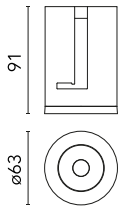

Light Shadow Pro Ø60 Fixed Optic Flood

■ 03.9952.GL - Gold

LED lighting module, with low glare, to be inserted in the recessed frames (not included), installation through a bayonet system with interchangeable spots. Remote driver not included.

LED lighting module, with low glare, to be inserted in the recessed frames (not included), installation through a bayonet system with interchangeable spots. Remote driver not included.