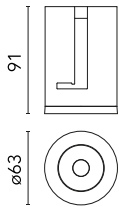

Electrical

Current (mA)	400	Insulation class	III
Dimmable	Yes		
Driver	Remote		
Driver type	Electronic, Electronic dimmable 1-10V, Electronic dimmable DALI		
Emergency	Without		

Physical

Color	Chrome
Orientation	Fixed
Recessed depth (mm)	91
Weight (kg)	0.22
Spot diameter (mm)	60