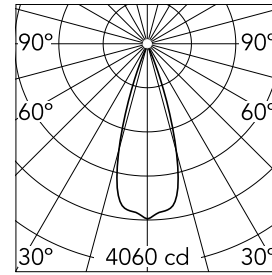

### Main specifications

<b>Number of heads</b>	1	<b>Net lumen (lm)</b>	1225
<b>Lamp category</b>	LED	<b>Mountings</b>	Recessed
<b>Power (W)</b>	15W	<b>Environment</b>	Indoor
<b>CCT (K)</b>	2700K		
<b>CRI</b>	90		

### Optical

<b>Lighting type</b>	Direct
<b>LED type</b>	LED array
<b>Light distribution</b>	Symmetric
<b>Optical type</b>	Flood
<b>Beam angle (°)</b>	34
<b>Beam angle C90-270 (°)</b>	34

Beam Angle: 34°

h(m)	E(lx)	D(m)
1	4060	0.61
2	1015	1.22
3	451	1.82
4	254	2.43
5	162	3.04

### Physical

<b>Color</b>	Chrome
<b>Orientation</b>	Fixed
<b>Recessed depth (mm)</b>	91
<b>Weight (kg)</b>	0.22
<b>Spot diameter (mm)</b>	60