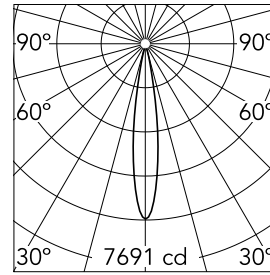

Main specifications

| | | | |
|------------------------|-------|-----------------------|----------|
| Number of heads | 1 | Net lumen (lm) | 672 |
| Lamp category | LED | Mountings | Recessed |
| Power (W) | 10,5W | Environment | Indoor |
| CCT (K) | 2700K | | |
| CRI | 90 | | |

Optical

| | |
|-------------------------------|-----------|
| Lighting type | Direct |
| LED type | LED array |
| Light distribution | Symmetric |
| Optical type | Spot |
| Beam angle (°) | 16 |
| Beam angle C90-270 (°) | 16 |

Physical

| | | | |
|----------------------------|------------|---------------------------|-----|
| Color | Chrome | Rotation (°) | 355 |
| Orientation | Adjustable | Spot diameter (mm) | 60 |
| Recessed depth (mm) | 93 | | |
| Weight (kg) | 0.22 | | |
| Tilt (°) | 30 | | |