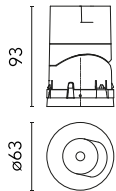

Main specifications

| | | | |
|------------------------|-------|-----------------------|----------|
| Number of heads | 1 | Net lumen (lm) | 672 |
| Lamp category | LED | Mountings | Recessed |
| Power (W) | 10,5W | Environment | Indoor |
| CCT (K) | 2700K | | |
| CRI | 90 | | |

Optical

| | |
|-------------------------------|-----------|
| Lighting type | Direct |
| LED type | LED array |
| Light distribution | Symmetric |
| Optical type | Spot |
| Beam angle (°) | 16 |
| Beam angle C90-270 (°) | 16 |

Beam Angle: 16°

| h(m) | E(lx) | D(m) |
|------|-------|------|
| 1 | 7691 | 0.28 |
| 2 | 1923 | 0.56 |
| 3 | 855 | 0.84 |
| 4 | 481 | 1.12 |
| 5 | 308 | 1.40 |

Luminous flux luminaire
672 lm

Electrical

| | | | |
|---------------------|--|-------------------------|-----|
| Current (mA) | 750 | Insulation class | III |
| Dimmable | Yes | | |
| Driver | Remote | | |
| Driver type | Electronic, Electronic dimmable 1-10V, Electronic dimmable DALI | | |
| Emergency | Without | | |

Physical

| | | | |
|----------------------------|------------|---------------------------|-----|
| Color | Chrome | Rotation (°) | 355 |
| Orientation | Adjustable | Spot diameter (mm) | 60 |
| Recessed depth (mm) | 93 | | |
| Weight (kg) | 0.22 | | |
| Tilt (°) | 30 | | |