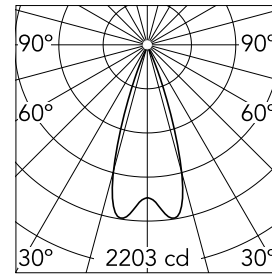

Number of heads	1	Net lumen (lm)	768
Lamp category	LED	Mountings	Recessed
Power (W)	10W	Environment	Indoor
CCT (K)	4000K		
CRI	90		

Optical

Lighting type	Direct
LED type	LED array
Light distribution	Symmetric
Optical type	Flood
Beam angle (°)	36
Beam angle C90-270 (°)	36

Physical

Color	Black	Spot diameter (mm)	60
Orientation	Adjustable		
Recessed depth (mm)	93		
Weight (kg)	0.22		
Tilt (°)	30		

Note

Preliminary photometries.

Certification / Marking

Light Shadow Pro Ø60 Adjustable Optic Flood