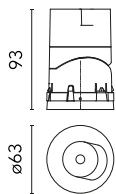

Light Shadow Pro Ø60 Adjustable Optic Flood

■ 03.9933.14 - Black

LED lighting module, with low glare, to be inserted in the recessed frames (not included), installation through a bayonet system with interchangeable spots. Remote driver not included.

LED lighting module, with low glare, to be inserted in the recessed frames (not included), installation through a bayonet system with interchangeable spots. Remote driver not included.