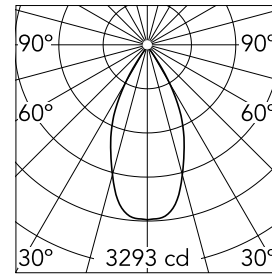

Main specifications

Number of heads	1	Net lumen (lm)	1999
Lamp category	LED	Mountings	Recessed
Power (W)	22W	Environment	Indoor dry location
CCT (K)	3000K		
CRI	90		

Optical

Lighting type	Direct
LED type	LED array
Light distribution	Symmetric
Optical type	Wide flood
Beam angle (°)	48
Beam angle C90-270 (°)	48

Physical

Color	White
Orientation	Fixed
Recessed depth (mm)	129
Weight (kg)	0.54
Spot diameter (mm)	90

Note

Please select 500 mA setting in the remote driver to match the power of the Adjustable version.

Light Shadow Pro Ø 90 Fixed Optic Wide Flood