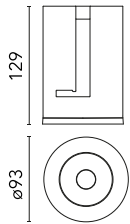

Light Shadow Pro Ø 90 Fixed Optic Wide Flood

New

03.9967.40 - White

LED lighting module, with low glare, to be inserted in the recessed frames (not included), installation through a bayonet system with interchangeable spots. Remote driver not included.

Main specifications

Number of heads	1	Net lumen (lm)	1999
Lamp category	LED	Mountings	Recessed
Power (W)	22W	Environment	Indoor dry location
CCT (K)	3000K		
CRI	90		

Optical

Lighting type	Direct
LED type	LED array
Light distribution	Symmetric
Optical type	Wide flood
Beam angle (°)	48
Beam angle C90-270 (°)	48

Physical

Color	White
Orientation	Fixed
Recessed depth (mm)	129
Weight (kg)	0.54
Spot diameter (mm)	90

Note

Please select 500 mA setting in the remote driver to match the power of the Adjustable version.

Light Shadow Pro Ø 90 Fixed Optic Wide Flood