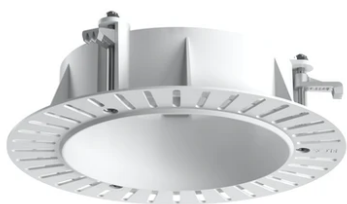

Installation Frame No Trim
08.0193.00