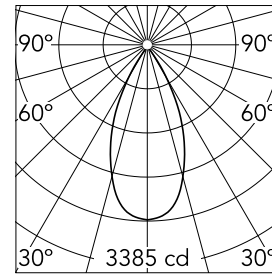

Main specifications

Number of heads	1	Net lumen (lm)	1973
Lamp category	LED	Mountings	Recessed
Power (W)	22W	Environment	Indoor dry location
CCT (K)	3000K		
CRI	90		

Optical

Lighting type	Direct
LED type	LED array
Light distribution	Symmetric
Optical type	Wide flood
Beam angle (°)	47
Beam angle C90-270 (°)	47

Emergency

Physical

Color	Black
Orientation	Fixed
Recessed depth (mm)	129
Weight (kg)	0.54
Spot diameter (mm)	90

Note

Please select 500 mA setting in the remote driver to match the power of the Adjustable version.