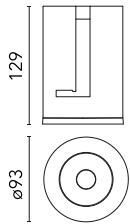

Light Shadow Pro Ø 90 Fixed Optic Wide Flood

New

■ 03.9967.14 - Black

LED lighting module, with low glare, to be inserted in the recessed frames (not included), installation through a bayonet system with interchangeable spots. Remote driver not included.

Main specifications

Number of heads	1	Net lumen (lm)	1973
Lamp category	LED	Mountings	Recessed
Power (W)	22W	Environment	Indoor dry location
CCT (K)	3000K		
CRI	90		

Optical

Lighting type	Direct
LED type	LED array
Light distribution	Symmetric
Optical type	Wide flood
Beam angle (°)	47
Beam angle C90-270 (°)	47

Emergency

Physical

Color	Black
Orientation	Fixed
Recessed depth (mm)	129
Weight (kg)	0.54
Spot diameter (mm)	90

Note

Please select 500 mA setting in the remote driver to match the power of the Adjustable version.