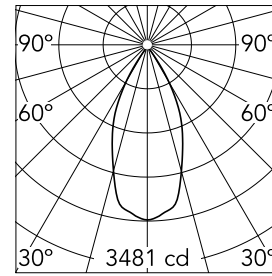

Main specifications

Number of heads	1	Net lumen (lm)	2048
Lamp category	LED	Mountings	Recessed
Power (W)	22W	Environment	Indoor dry location
CCT (K)	3000K		
CRI	90		

Optical

Lighting type	Direct
LED type	LED array
Light distribution	Symmetric
Optical type	Wide flood
Beam angle (°)	47
Beam angle C90-270 (°)	47

Physical

Color	Chrome
Orientation	Fixed
Recessed depth (mm)	129
Weight (kg)	0.54
Spot diameter (mm)	90

Note

Please select 500 mA setting in the remote driver to match the power of the Adjustable version.