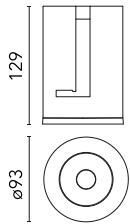

Light Shadow Pro Ø 90 Fixed Optic Wide Flood

New

03.9967.06 - Chrome

LED lighting module, with low glare, to be inserted in the recessed frames (not included), installation through a bayonet system with interchangeable spots. Remote driver not included.

Main specifications

Number of heads	1	Net lumen (lm)	2048
Lamp category	LED	Mountings	Recessed
Power (W)	22W	Environment	Indoor dry location
CCT (K)	3000K		
CRI	90		

Optical

Lighting type	Direct
LED type	LED array
Light distribution	Symmetric
Optical type	Wide flood
Beam angle (°)	47
Beam angle C90-270 (°)	47

Physical

Color	Chrome
Orientation	Fixed
Recessed depth (mm)	129
Weight (kg)	0.54
Spot diameter (mm)	90

Note

Please select 500 mA setting in the remote driver to match the power of the Adjustable version.