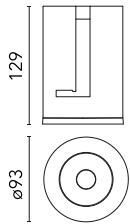

Main specifications

Number of heads	1	Net lumen (lm)	1868
Lamp category	LED	Mountings	Recessed
Power (W)	22W	Environment	Indoor dry location
CCT (K)	2700K		
CRI	90		

Optical

Lighting type	Direct
LED type	LED array
Light distribution	Symmetric
Optical type	Wide flood
Beam angle (°)	49
Beam angle C90-270 (°)	49

Physical

Color	Gold
Orientation	Fixed
Recessed depth (mm)	129
Weight (kg)	0.54
Spot diameter (mm)	90

Note

Please select 500 mA setting in the remote driver to match the power of the Adjustable version.

Light Shadow Pro Ø 90 Fixed Optic Wide Flood