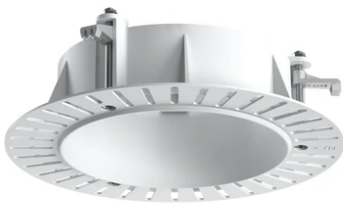

Installation Frame No Trim
08.0193.00

Continuous current power supply 220/240V – 50/60Hz. Adjustable Current 300mA-13W / 350mA-15W / 400mA-18W / 450mA-20W / 500mA-22W / 550mA-24W / 600mA-27W / 650mA-29W / 700mA-31W / 750mA-32W / 800mA-33W / 850mA-35W / 900mA-38W / 950mA-40W / 1000/1050mA-42W
60.9162

Installation Frame Trim
08.0161.40