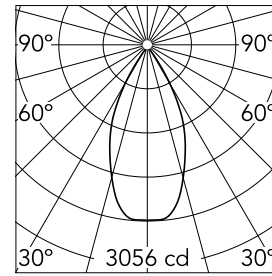

Main specifications

Number of heads	1	Net lumen (lm)	1868
Lamp category	LED	Mountings	Recessed
Power (W)	22W	Environment	Indoor dry location
CCT (K)	2700K		
CRI	90		

Optical

Lighting type	Direct
LED type	LED array
Light distribution	Symmetric
Optical type	Wide flood
Beam angle (°)	49
Beam angle C90-270 (°)	49

Physical

Color	Gold
Orientation	Fixed
Recessed depth (mm)	129
Weight (kg)	0.54
Spot diameter (mm)	90

Note

Please select 500 mA setting in the remote driver to match the power of the Adjustable version.

Light Shadow Pro Ø 90 Fixed Optic Wide Flood