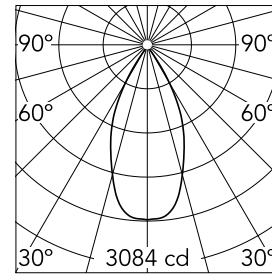

Main specifications

Number of heads	1	Net lumen (lm)	1872
Lamp category	LED	Mountings	Recessed
Power (W)	22W	Environment	Indoor dry location
CCT (K)	2700K		
CRI	90		

Optical

Lighting type	Direct
LED type	LED array
Light distribution	Symmetric
Optical type	Wide flood
Beam angle (°)	48
Beam angle C90-270 (°)	48

Physical

Color	White
Orientation	Fixed
Recessed depth (mm)	129
Weight (kg)	0.54
Spot diameter (mm)	90

Note

Please select 500 mA setting in the remote driver to match the power of the Adjustable version.

Light Shadow Pro Ø 90 Fixed Optic Wide Flood