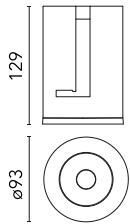

Light Shadow Pro Ø 90 Fixed Optic Wide Flood

New

03.9963.40 - White

LED lighting module, with low glare, to be inserted in the recessed frames (not included), installation through a bayonet system with interchangeable spots. Remote driver not included.

Main specifications

Number of heads	1	Net lumen (lm)	1872
Lamp category	LED	Mountings	Recessed
Power (W)	22W	Environment	Indoor dry location
CCT (K)	2700K		
CRI	90		

Optical

Lighting type	Direct
LED type	LED array
Light distribution	Symmetric
Optical type	Wide flood
Beam angle (°)	48
Beam angle C90-270 (°)	48

Physical

Color	White
Orientation	Fixed
Recessed depth (mm)	129
Weight (kg)	0.54
Spot diameter (mm)	90

Note

Please select 500 mA setting in the remote driver to match the power of the Adjustable version.

Light Shadow Pro Ø 90 Fixed Optic Wide Flood