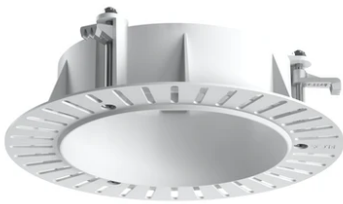

Installation Frame No Trim
08.0193.00