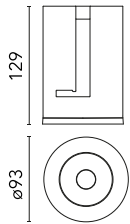

Main specifications

Number of heads	1	Net lumen (lm)	2095
Lamp category	LED	Mountings	Recessed
Power (W)	22W	Environment	Indoor dry location
CCT (K)	4000K		
CRI	90		

Optical

Lighting type	Direct
LED type	LED array
Light distribution	Symmetric
Optical type	Wide flood
Beam angle (°)	49
Beam angle C90-270 (°)	49

Physical

Color	Gold
Orientation	Fixed
Recessed depth (mm)	129
Spot diameter (mm)	90

Note

Please select 500 mA setting in the remote driver to match the power of the Adjustable version.

Light Shadow Pro Ø 90 Fixed Optic Wide Flood