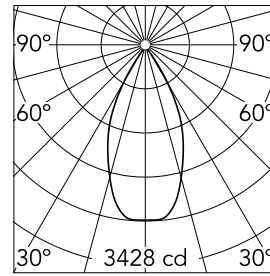

Main specifications

Number of heads	1	Net lumen (lm)	2095
Lamp category	LED	Mountings	Recessed
Power (W)	22W	Environment	Indoor dry location
CCT (K)	4000K		
CRI	90		

Optical

Lighting type	Direct
LED type	LED array
Light distribution	Symmetric
Optical type	Wide flood
Beam angle (°)	49
Beam angle C90-270 (°)	49

Physical

Color	Gold
Orientation	Fixed
Recessed depth (mm)	129
Spot diameter (mm)	90

Note

Please select 500 mA setting in the remote driver to match the power of the Adjustable version.

Light Shadow Pro Ø 90 Fixed Optic Wide Flood