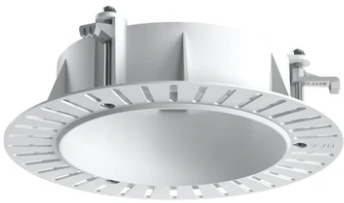

Installation Frame No Trim
08.0193.00