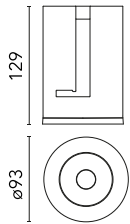

Main specifications

Number of heads	1	Net lumen (lm)	1340
Lamp category	LED	Mountings	Recessed
Power (W)	18W	Environment	Indoor dry location
CCT (K)	3000K		
CRI	90		

Optical

Lighting type	Direct
LED type	LED array
Light distribution	Symmetric
Optical type	Super spot
Beam angle (°)	10
Beam angle C90-270 (°)	10

Physical

Color	Black
Orientation	Fixed
Recessed depth (mm)	129
Weight (kg)	0.54
Spot diameter (mm)	90

Light Shadow Pro Ø 90 Fixed Optic Super Spot

Continuous current power supply of 12-20W, 110/240V – 50/60Hz with power current selected through adjustable 350mA – 17W / 400mA – 19W / 450 / 550 / 600 / 700mA – 20W regulable Dali 1 y Dali 2
60.9222