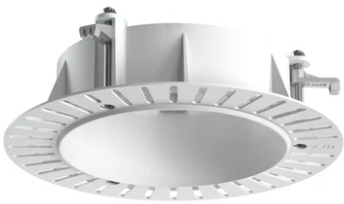

Installation Frame No Trim
08.0193.00