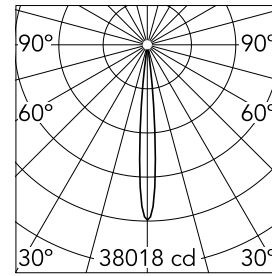

Main specifications

Number of heads	1	Net lumen (lm)	1340
Lamp category	LED	Mountings	Recessed
Power (W)	18W	Environment	Indoor dry location
CCT (K)	3000K		
CRI	90		

Optical

Lighting type	Direct
LED type	LED array
Light distribution	Symmetric
Optical type	Super spot
Beam angle (°)	10
Beam angle C90-270 (°)	10