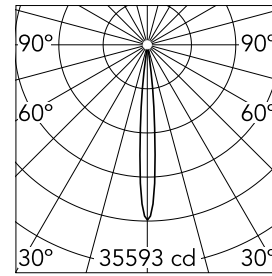

Main specifications

Number of heads	1	Net lumen (lm)	1300
Lamp category	LED	Mountings	Recessed
Power (W)	18W	Environment	Indoor dry location
CCT (K)	2700K		
CRI	90		

Optical

Lighting type	Direct
LED type	LED array
Light distribution	Symmetric
Optical type	Super spot
Beam angle (°)	10
Beam angle C90-270 (°)	10

Physical

Color	White
Orientation	Fixed
Recessed depth (mm)	129
Weight (kg)	0.54
Spot diameter (mm)	90

Light Shadow Pro Ø 90 Fixed Optic Super Spot

Non dimmable continuous current power supply of 24W, 110/277V – 50/60Hz, with power current selected through adjustable 500 mA/600 mA switch
60.9523