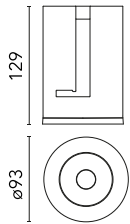

Main specifications

Number of heads	1	Net lumen (lm)	1300
Lamp category	LED	Mountings	Recessed
Power (W)	18W	Environment	Indoor dry location
CCT (K)	2700K		
CRI	90		

Optical

Lighting type	Direct
LED type	LED array
Light distribution	Symmetric
Optical type	Super spot
Beam angle (°)	10
Beam angle C90-270 (°)	10

Physical

Color	White
Orientation	Fixed
Recessed depth (mm)	129
Weight (kg)	0.54
Spot diameter (mm)	90

Light Shadow Pro Ø 90 Fixed Optic Super Spot

Non dimmable continuous current power supply of 24W, 110/277V – 50/60Hz, with power current selected through adjustable 500 mA/600 mA switch
60.9523