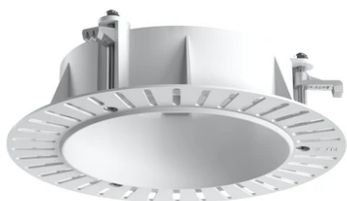

Light Shadow Pro Ø 90 Fixed Optic Super Spot

New

■ 03.9968.14 - Black

LED lighting module, with low glare, to be inserted in the recessed frames (not included), installation through a bayonet system with interchangeable spots. Remote driver not included.

Main specifications

Number of heads	1	Net lumen (lm)	1273
Lamp category	LED	Mountings	Recessed
Power (W)	18W	Environment	Indoor dry location
CCT (K)	2700K		
CRI	90		

Optical

Lighting type	Direct
LED type	LED array
Light distribution	Symmetric
Optical type	Super spot
Beam angle (°)	10
Beam angle C90-270 (°)	10

Physical

Color	Black
Orientation	Fixed
Recessed depth (mm)	129
Weight (kg)	0.54
Spot diameter (mm)	90

Light Shadow Pro Ø 90 Fixed Optic Super Spot

Installation Frame No Trim
08.0193.00

Continuous current power supply, 0/1-10V dimmable, 220/240V – 50/60Hz, 300mA-16W / 350mA-18W / 400mA-21W / 500mA-27W / 600mA-32W / 650mA-35W / 700/750/800/900/950/1000/1050mA-36W
60.9439