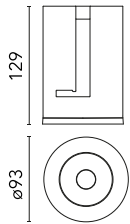

Main specifications

Number of heads	1	Net lumen (lm)	1273
Lamp category	LED	Mountings	Recessed
Power (W)	18W	Environment	Indoor dry location
CCT (K)	2700K		
CRI	90		

Optical

Lighting type	Direct
LED type	LED array
Light distribution	Symmetric
Optical type	Super spot
Beam angle (°)	10
Beam angle C90-270 (°)	10

Physical

Color	Black
Orientation	Fixed
Recessed depth (mm)	129
Weight (kg)	0.54
Spot diameter (mm)	90

Light Shadow Pro Ø 90 Fixed Optic Super Spot

Installation Frame No Trim
08.0193.00

Continuous current power supply, 0/1-10V dimmable, 220/240V – 50/60Hz, 300mA-16W / 350mA-18W / 400mA-21W / 500mA-27W / 600mA-32W / 650mA-35W / 700/750/800/900/950/1000/1050mA-36W
60.9439