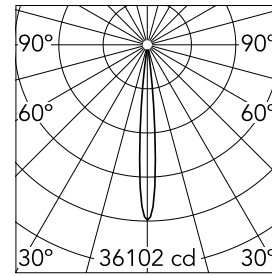

Main specifications

Number of heads	1	Net lumen (lm)	1273
Lamp category	LED	Mountings	Recessed
Power (W)	18W	Environment	Indoor dry location
CCT (K)	2700K		
CRI	90		

Optical

Lighting type	Direct
LED type	LED array
Light distribution	Symmetric
Optical type	Super spot
Beam angle (°)	10
Beam angle C90-270 (°)	10