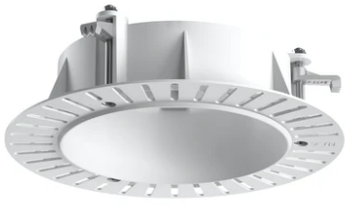

Installation Frame No Trim
08.0193.00