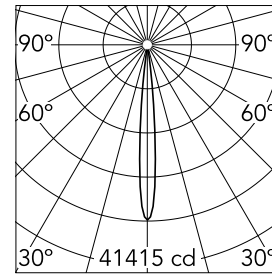

Main specifications

Number of heads	1	Net lumen (lm)	1460
Lamp category	LED	Mountings	Recessed
Power (W)	18W	Environment	Indoor dry location
CCT (K)	4000K		
CRI	90		

Optical

Lighting type	Direct
LED type	LED array
Light distribution	Symmetric
Optical type	Super spot
Beam angle (°)	10
Beam angle C90-270 (°)	10

Physical

Color	Black
Orientation	Fixed
Recessed depth (mm)	129
Weight (kg)	0.54
Spot diameter (mm)	90

Light Shadow Pro Ø 90 Fixed Optic Super Spot

Continuous current power supply, 0/1-10V dimmable, 220/240V – 50/60Hz, 300mA-16W / 350mA-18W / 400mA-21W / 500mA-27W / 600mA-32W / 650mA-35W / 700/750/800/900/950/1000/1050mA-36W
60.9439