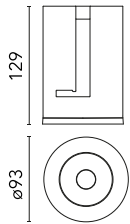

Main specifications

Number of heads	1	Net lumen (lm)	1460
Lamp category	LED	Mountings	Recessed
Power (W)	18W	Environment	Indoor dry location
CCT (K)	4000K		
CRI	90		

Optical

Lighting type	Direct
LED type	LED array
Light distribution	Symmetric
Optical type	Super spot
Beam angle (°)	10
Beam angle C90-270 (°)	10

Physical

Color	Black
Orientation	Fixed
Recessed depth (mm)	129
Weight (kg)	0.54
Spot diameter (mm)	90

Light Shadow Pro Ø 90 Fixed Optic Super Spot

Continuous current power supply, 0/1-10V dimmable, 220/240V – 50/60Hz, 300mA-16W / 350mA-18W / 400mA-21W / 500mA-27W / 600mA-32W / 650mA-35W / 700/750/800/900/950/1000/1050mA-36W
60.9439