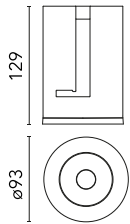

Main specifications

Number of heads	1	Net lumen (lm)	1940
Lamp category	LED	Mountings	Recessed
Power (W)	22W	Environment	Indoor dry location
CCT (K)	3000K		
CRI	90		

Optical

Lighting type	Direct
LED type	LED array
Light distribution	Symmetric
Optical type	Spot
Beam angle (°)	14
Beam angle C90-270 (°)	14

Physical

Color	Black
Orientation	Fixed
Recessed depth (mm)	129
Weight (kg)	0.54
Spot diameter (mm)	90

Note

Please select 500 mA setting in the remote driver to match the power of the Adjustable version.

Light Shadow Pro Ø 90 Fixed Optic Spot