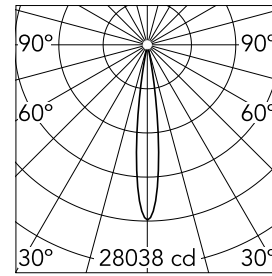

Main specifications

Number of heads	1	Net lumen (lm)	1940
Lamp category	LED	Mountings	Recessed
Power (W)	22W	Environment	Indoor dry location
CCT (K)	3000K		
CRI	90		

Optical

Lighting type	Direct
LED type	LED array
Light distribution	Symmetric
Optical type	Spot
Beam angle (°)	14
Beam angle C90-270 (°)	14