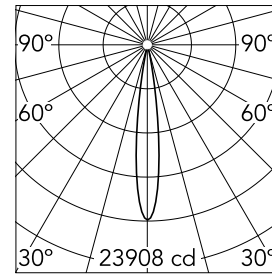

Main specifications

Number of heads	1	Net lumen (lm)	1766
Lamp category	LED	Mountings	Recessed
Power (W)	22W	Environment	Indoor dry location
CCT (K)	2700K		
CRI	90		

Optical

Lighting type	Direct
LED type	LED array
Light distribution	Symmetric
Optical type	Spot
Beam angle (°)	14
Beam angle C90-270 (°)	14

Physical

Color	Gold
Orientation	Fixed
Recessed depth (mm)	129
Weight (kg)	0.54
Spot diameter (mm)	90

Note

Please select 500 mA setting in the remote driver to match the power of the Adjustable version.

Light Shadow Pro Ø 90 Fixed Optic Spot