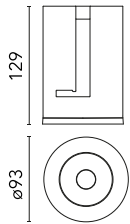

Main specifications

Number of heads	1	Net lumen (lm)	1766
Lamp category	LED	Mountings	Recessed
Power (W)	22W	Environment	Indoor dry location
CCT (K)	2700K		
CRI	90		

Optical

Lighting type	Direct
LED type	LED array
Light distribution	Symmetric
Optical type	Spot
Beam angle (°)	14
Beam angle C90-270 (°)	14

Physical

Color	Gold
Orientation	Fixed
Recessed depth (mm)	129
Weight (kg)	0.54
Spot diameter (mm)	90

Note

Please select 500 mA setting in the remote driver to match the power of the Adjustable version.

Light Shadow Pro Ø 90 Fixed Optic Spot