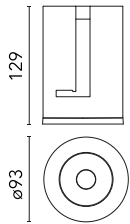

Light Shadow Pro Ø 90 Fixed Optic Spot

New

03.9960.40 - White

LED lighting module, with low glare, to be inserted in the recessed frames (not included), installation through a bayonet system with interchangeable spots. Remote driver not included.