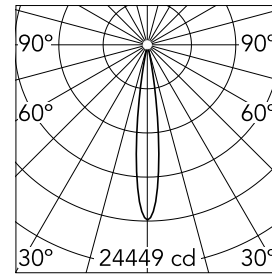

### Main specifications

<b>Number of heads</b>	1	<b>Net lumen (lm)</b>	1786
<b>Lamp category</b>	LED	<b>Mountings</b>	Recessed
<b>Power (W)</b>	22W	<b>Environment</b>	Indoor dry location
<b>CCT (K)</b>	2700K		
<b>CRI</b>	90		

### Optical

<b>Lighting type</b>	Direct
<b>LED type</b>	LED array
<b>Light distribution</b>	Symmetric
<b>Optical type</b>	Spot
<b>Beam angle (°)</b>	14
<b>Beam angle C90-270 (°)</b>	14

<b>Beam Angle:</b>	14°		
<b>h(m)</b>	<b>E(lx)</b>	<b>D(m)</b>	
1	24449	0.25	
2	6112	0.50	
3	2717	0.75	
4	1528	1.00	
5	978	1.25	

### Physical

<b>Color</b>	White
<b>Orientation</b>	Fixed
<b>Recessed depth (mm)</b>	129
<b>Weight (kg)</b>	0.54
<b>Spot diameter (mm)</b>	90