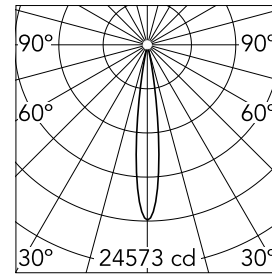

Main specifications

Number of heads	1	Net lumen (lm)	1834
Lamp category	LED	Mountings	Recessed
Power (W)	22W	Environment	Indoor dry location
CCT (K)	2700K		
CRI	90		

Optical

Lighting type	Direct
LED type	LED array
Light distribution	Symmetric
Optical type	Spot
Beam angle (°)	14
Beam angle C90-270 (°)	14

Physical

Color	Chrome
Orientation	Fixed
Recessed depth (mm)	129
Weight (kg)	0.54
Spot diameter (mm)	90

Note

Please select 500 mA setting in the remote driver to match the power of the Adjustable version.