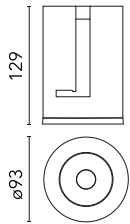

Light Shadow Pro Ø 90 Fixed Optic Spot

New

03.9960.06 - Chrome

LED lighting module, with low glare, to be inserted in the recessed frames (not included), installation through a bayonet system with interchangeable spots. Remote driver not included.

Main specifications

Number of heads	1	Net lumen (lm)	1834
Lamp category	LED	Mountings	Recessed
Power (W)	22W	Environment	Indoor dry location
CCT (K)	2700K		
CRI	90		

Optical

Lighting type	Direct
LED type	LED array
Light distribution	Symmetric
Optical type	Spot
Beam angle (°)	14
Beam angle C90-270 (°)	14

Beam Angle:	14°		
	h(m)	E(lx)	D(m)
1	24573	0.25	
2	6143	0.50	
3	2730	0.75	
4	1536	1.00	
5	983	1.26	

Luminous flux luminaire
1834 lm

Electrical

Current (mA)	600	Insulation class	III
Dimmable	Yes		
Driver	Remote excluded		
Driver type	Non Dimmable, Dimmable DALI 2, Dimmable, Dimmable Casambi, Dimmable 1-10V, Dimmable DALI 1, Mains Cut Dimming Without		
Emergency	Without		

Physical

Color	Chrome
Orientation	Fixed
Recessed depth (mm)	129
Weight (kg)	0.54
Spot diameter (mm)	90

Note

Please select 500 mA setting in the remote driver to match the power of the Adjustable version.